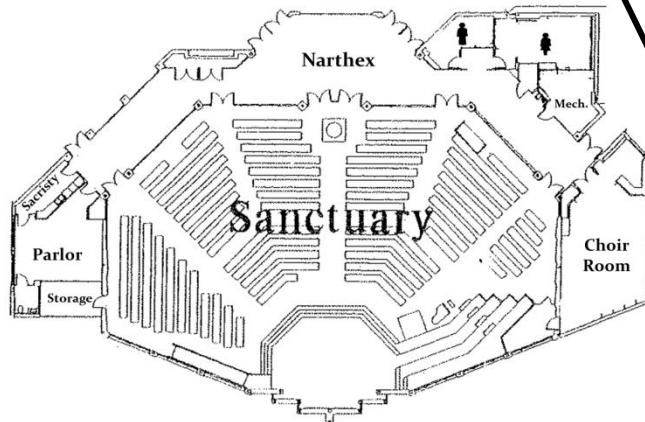

The Woodlands Community Presbyterian Church

4881 W. PANTHER CREEK DRIVE, THE WOODLANDS, TEXAS 77381
PH: 281-363-2040 FAX: 281-363-9166

PANTHER CREEK ALLEY PARKING LOT

CHURCH
PARKING
LOT

HENDRICKS BLDG
PARKING LOT