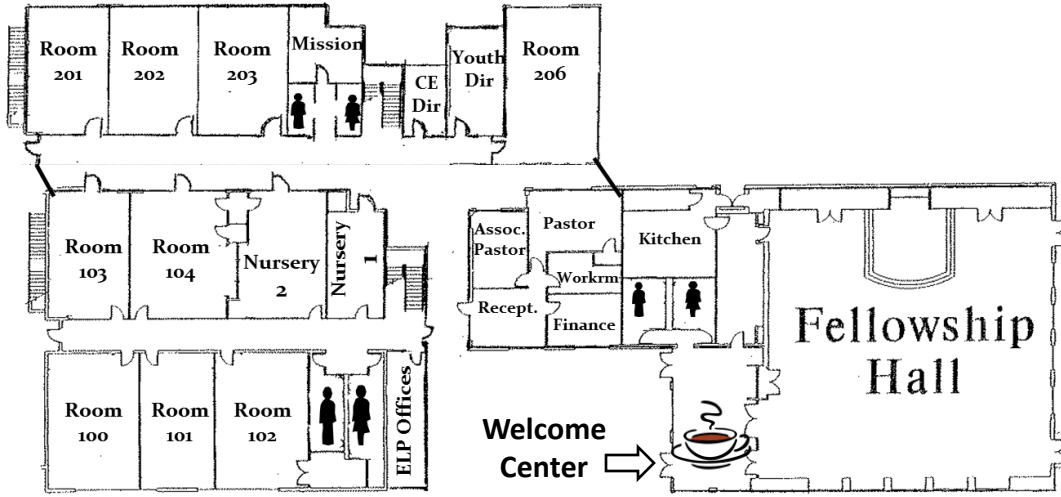

The Woodlands Community Presbyterian Church

4881 W. PANTHER CREEK DRIVE, THE WOODLANDS, TEXAS 77381
PH: 281-363-2040 FAX: 281-363-9166

PANTHER CREEK ALLEY PARKING LOT

CHURCH
PARKING
LOT

HENDRICKS BLDG
PARKING LOT